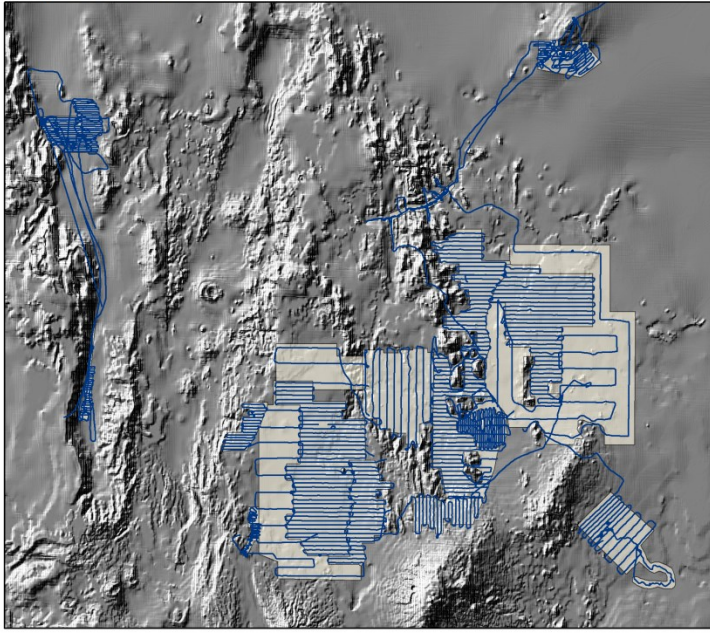

Laikipia-Samburu

Lamu

Shompole

- Flight lines
- Strata / blocks
- International border

0 25 50 100 km

-  Flight Lines
-  Tsavo Strata
-  Tsavo NP

Tsavo Ecosystem Aerial Survey
Flight Lines along Transects (7200 km)
 Pan-African Aerial Survey of Elephants

0 25 50 km

Data: KWS, STE, EWB
 Datum: WGS 84
 Projection: Geographic
 1:2 026 484
 Funded by: Mr Paul G. Allen
 M.Chase, EWB Mar:2014