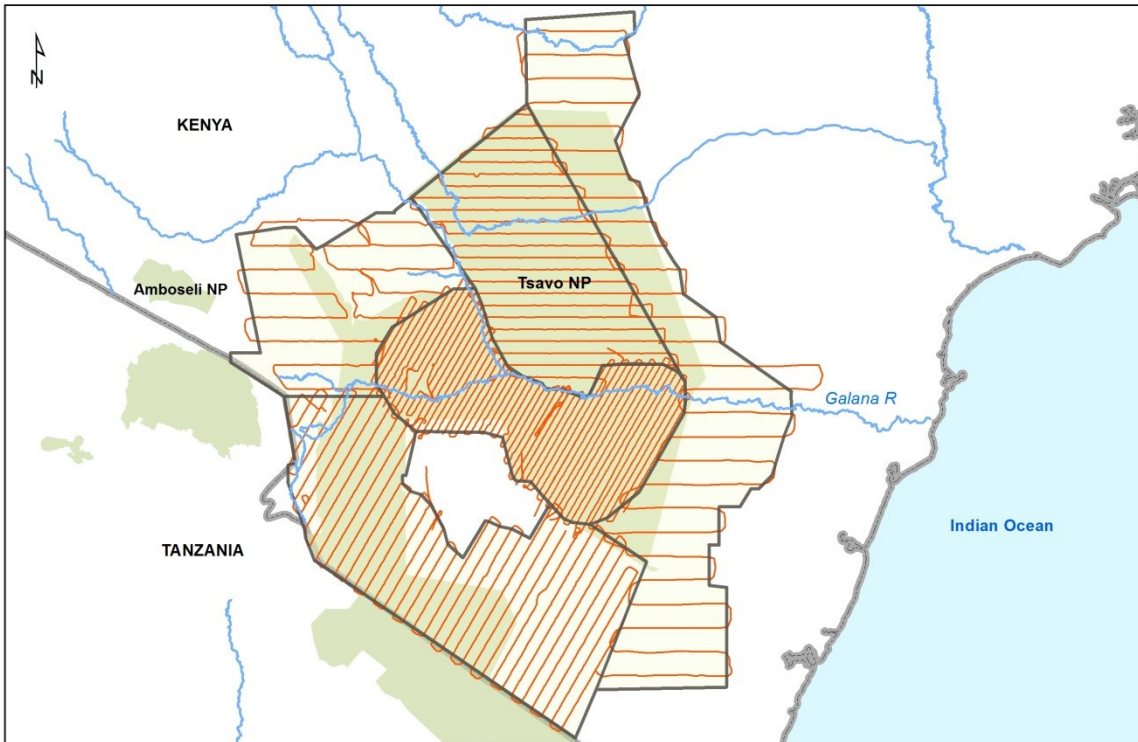

Laikipia-Samburu

Lamu

Shompole

- Flight lines
- Strata / blocks
- International border

0 25 50 100 km

-  Flight Lines
-  Tsavo Strata
-  Tsavo NP

Tsavo Ecosystem Aerial Survey
Flight Lines along Transects (7200 km)
 Pan-African Aerial Survey of Elephants

0 25 50 km

Data: KWS, STE, EWB
 Datum: WGS 84
 Projection: Geographic
 1:2 026 484
 Funded by: Mr Paul G. Allen
 M.Chase, EWB Mar:2014