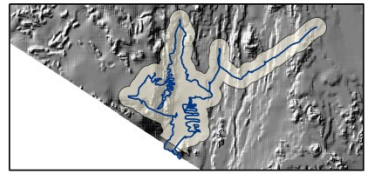

Laikipia-Samburu

Lamu

Shompole

- Flight lines
- Strata / blocks
- International border

0 25 50 100 km

-  Flight Lines
-  Tsavo Strata
-  Tsavo NP

Tsavo Ecosystem Aerial Survey
Flight Lines along Transects (7200 km)
 Pan-African Aerial Survey of Elephants

0 25 50 km

Data: KWS, STE, EWB
 Datum: WGS 84
 Projection: Geographic
 1:2 026 484
 Funded by: Mr Paul G. Allen
 M.Chase, EWB Mar:2014