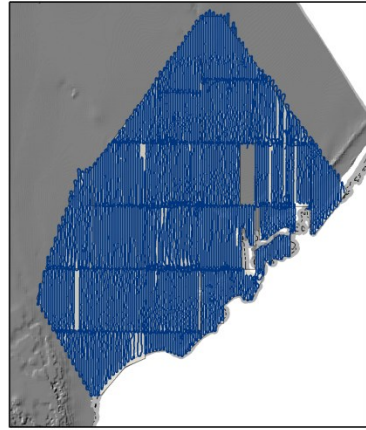

Laikipia-Samburu

Lamu

Shompole

- Flight lines
- Strata / blocks
- International border

0 25 50 100 km

-  Flight Lines
-  Tsavo Strata
-  Tsavo NP

Tsavo Ecosystem Aerial Survey
Flight Lines along Transects (7200 km)
 Pan-African Aerial Survey of Elephants

0 25 50 km

Data: KWS, STE, EWB
 Datum: WGS 84
 Projection: Geographic
 1:2 026 484
 Funded by: Mr Paul G. Allen
 M.Chase, EWB Mar:2014